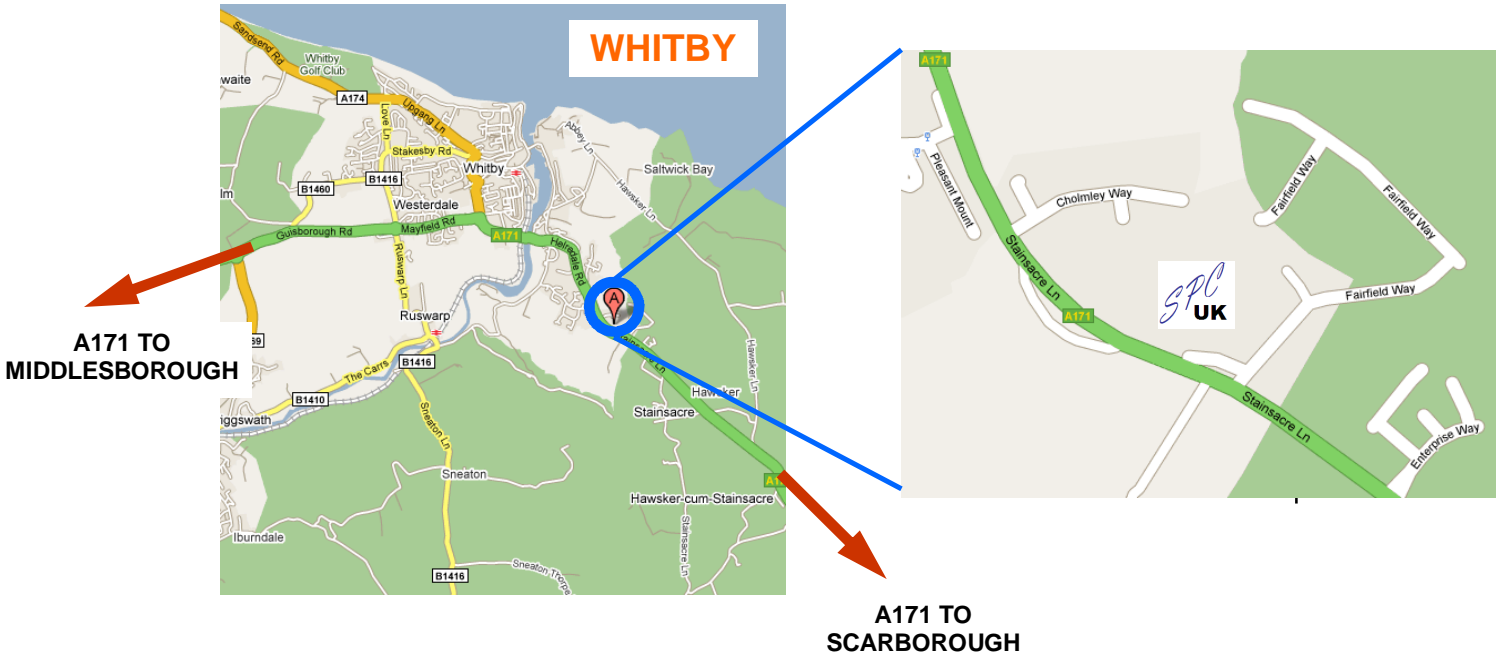

Directions to SPC UK

SPC UK is within the Europower complex. Situated on the A171, Whitby North Yorkshire.

Visitors: Turn into SPC UK / Europower Car park From A171. Our reception is on your right as you enter the car park.

Deliveries: Turn onto Cholmley Way, follow road round and turn right into Europower site. Once through gates follow road around to the left you will eventually turn Right, and you will find us on the Right.

Recommended Hotel:

Cross Butts Stable Restaurant, Guisborough Road
Whitby. North Yorkshire, YO21 1TL
Tel: 01947 820986

Nearest Airports:

Newcastle International Airport
Durham Tees Valley Airport
Leeds and Bradford Airport